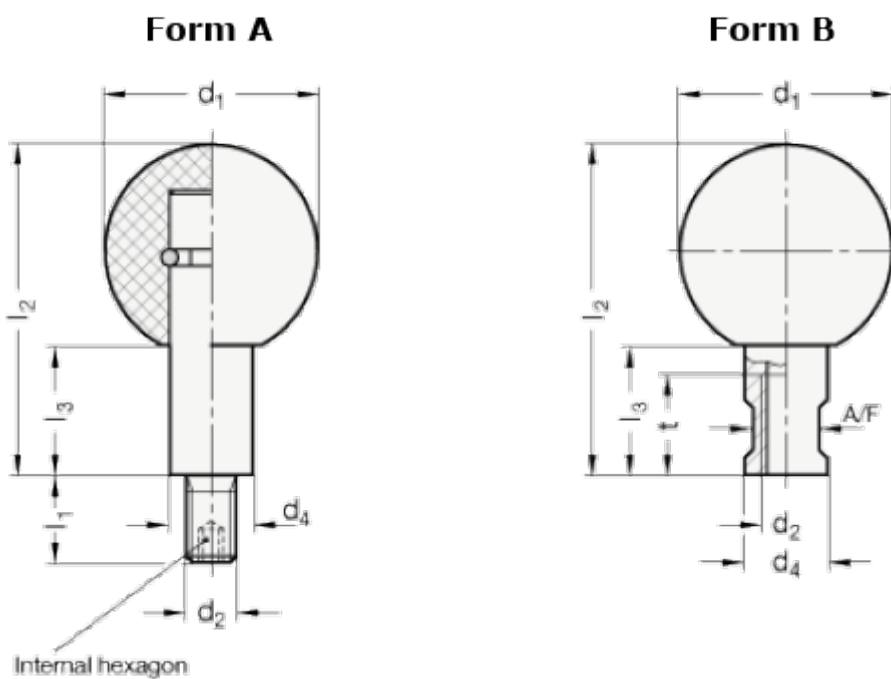

Article number: 20319250M12A  
Description: E+G Revolving ball knob  
GN 319.2-50-M12-A

## Measures

d1	= 50
d2	= M12
d3	= 20
Form	= A
l1	= 21
l2	= 78
l3	= 31